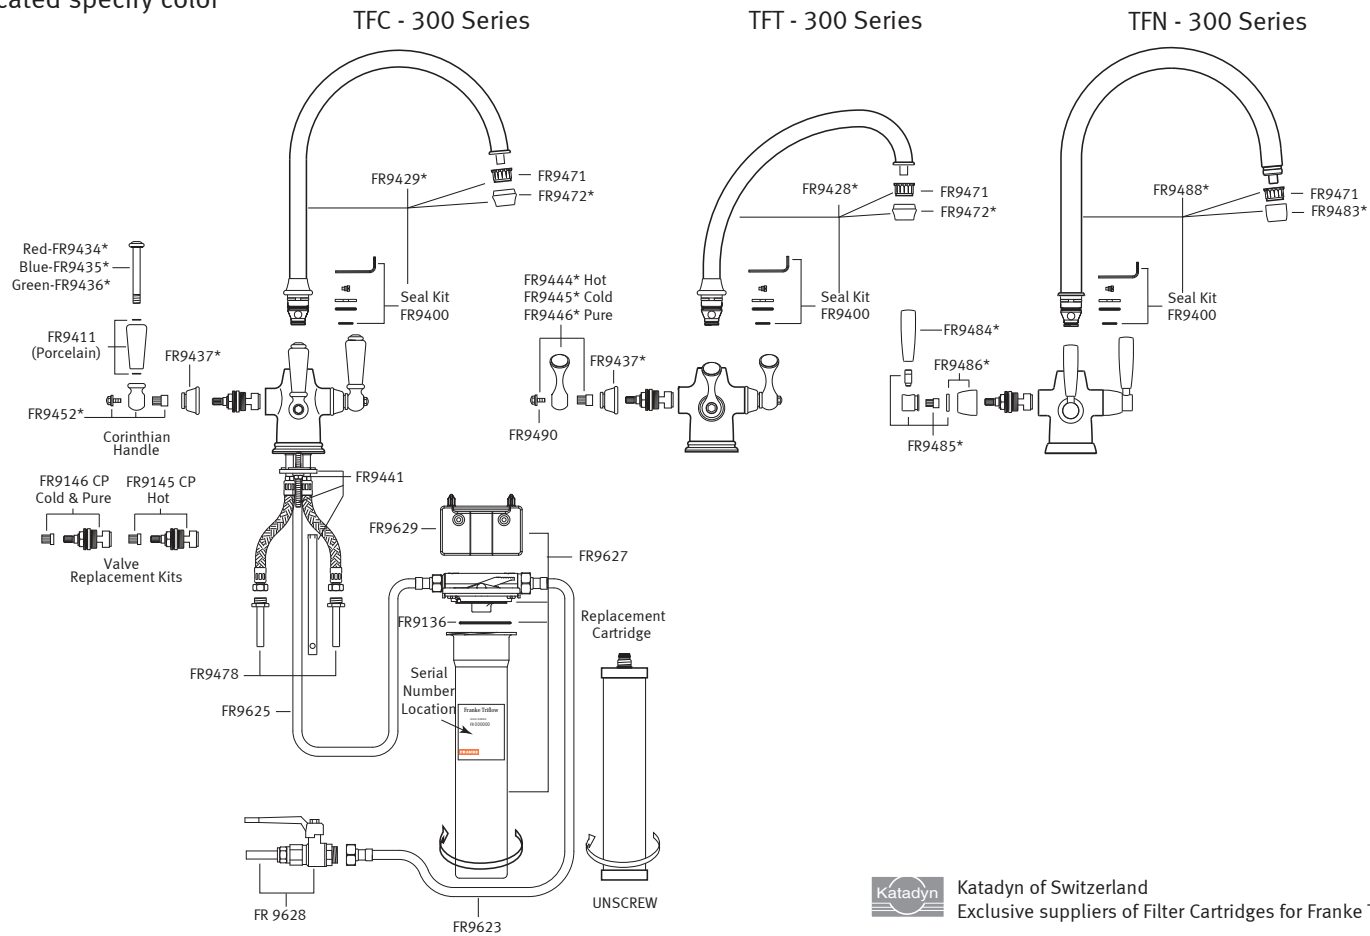

## Spare Parts

For out-of-warranty maintenance and repairs, other than routine cartridge changes, we recommend you employ a Registered Plumber.

Spare Parts - \*Where indicated specify color

 Katadyn of Switzerland  
Exclusive suppliers of Filter Cartridges for Franke Triflow